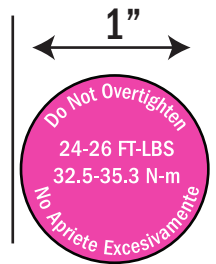

Saddle Sticker

PANTONE 232 C - Pink, PANTONE Black C
Font Size - 8pt, Label Diameter - 1",
Font Type - ITC Franklin Gothic Std, Medium Condensed
.004 White Polyester, 9472LE Adhesive
.001 Clear Polyester Overlay and Roll Form